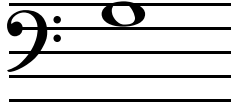

**Arrow Music Center's  
Beginning Reading Belt Quiz  
Bass F to Treble G**

Retake Test	
Congratulations Black Belt Master!	

**Beginning Red Belt Quiz**

1.

\_\_\_\_\_

2.

\_\_\_\_\_

3.